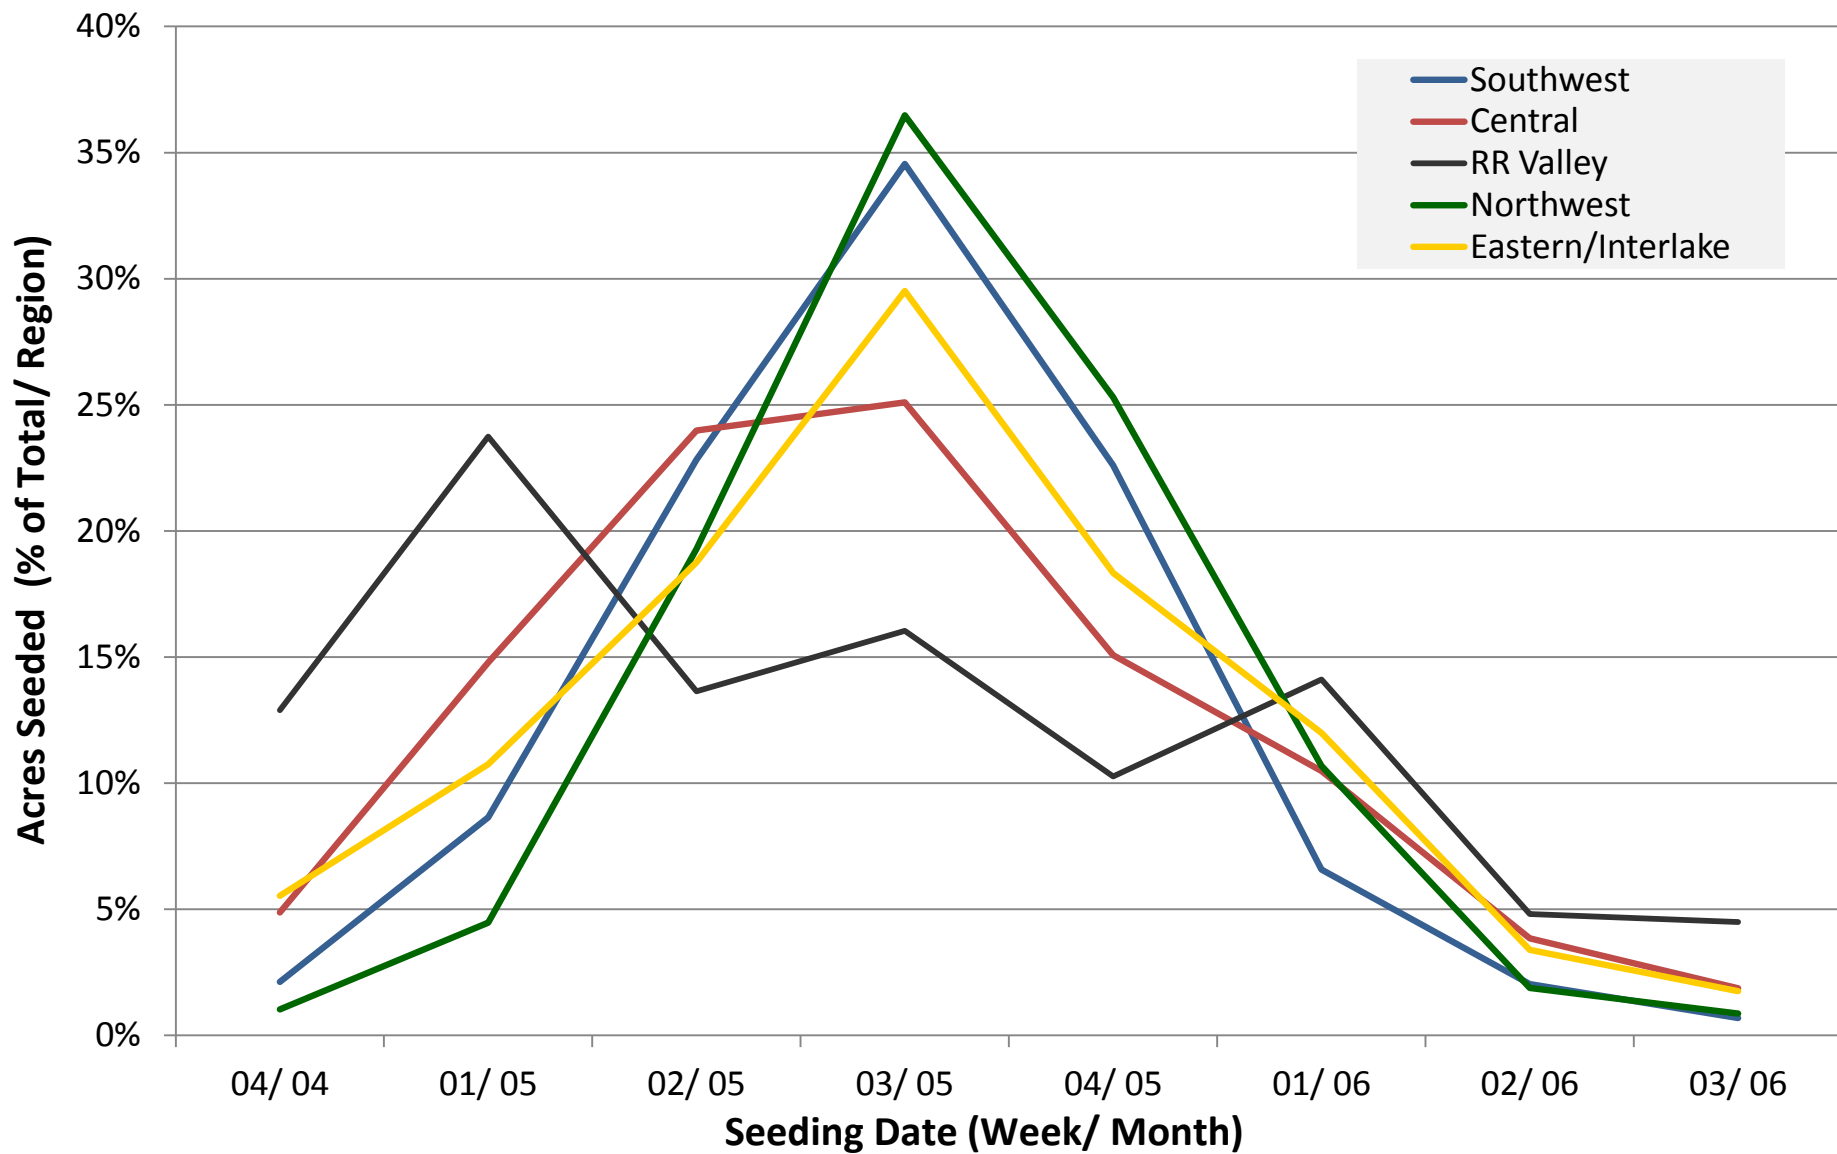

**Figure 1:** CANOLA Acres Seeded by Week (% Total Acres) by Region (2000-2012)

Source: Manitoba Agricultural Services Corporation