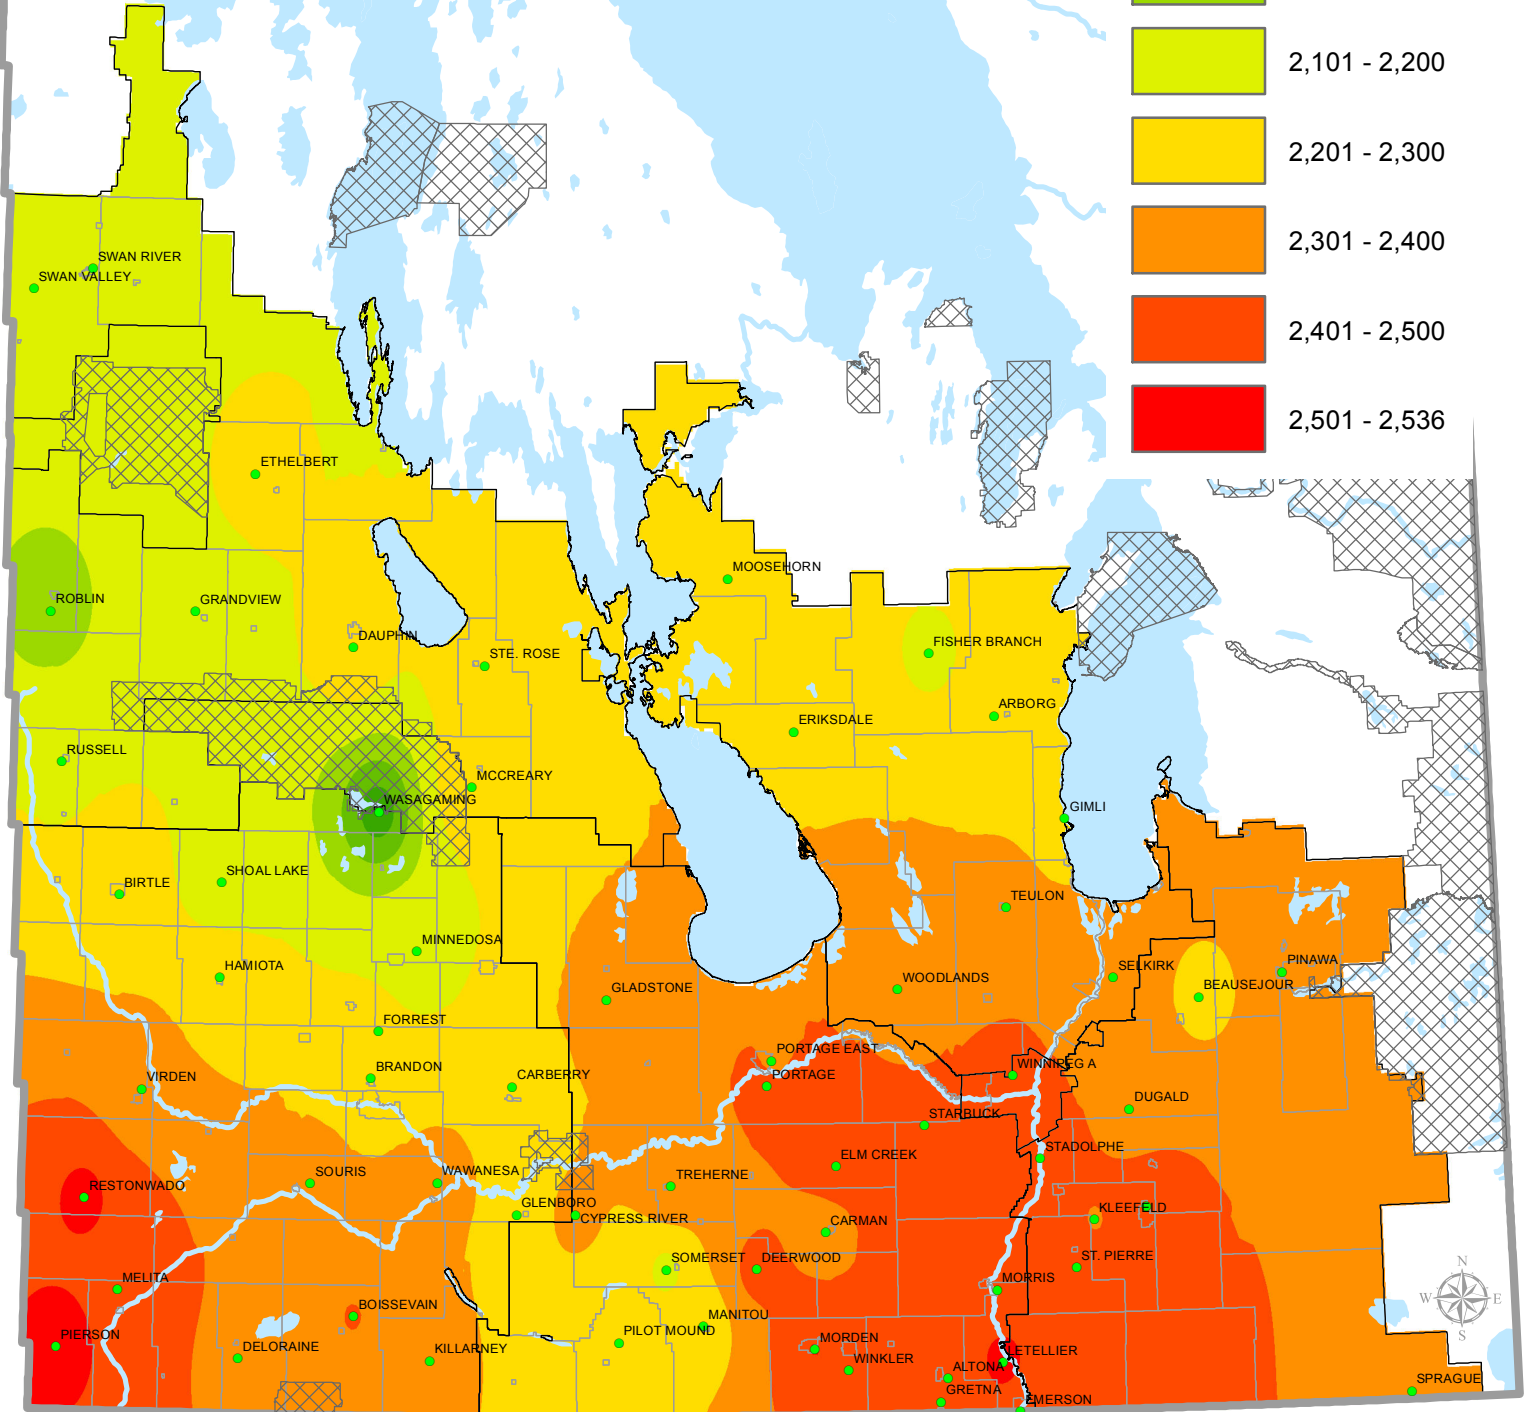

Manitoba Agriculture Weather Program Accumulated Corn Heat Units

May 1 - September 7, 2014

Canada

Growing Forward 2

Manitoba

1:2,300,000

This graphic is interpolated from data collected from the Manitoba Agriculture Food and Rural Development (MAFRD) Ag-Weather Program and Environment Canada weather stations that has been quality controlled for accuracy. Locations may be removed or added throughout the growing season. The MAFRD Ag-Weather program is funded through the "Growing Forward 2" initiative.