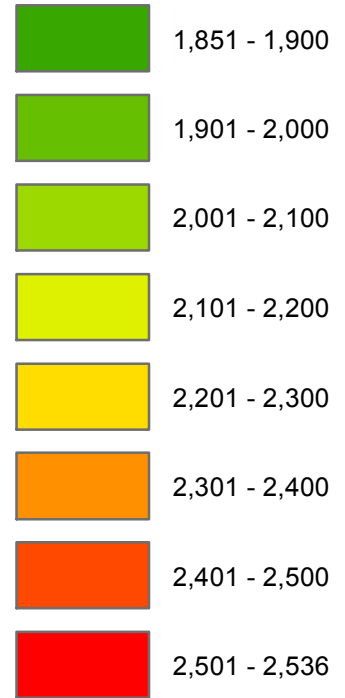

Manitoba Agriculture Weather Program Accumulated Corn Heat Units

May 1 - September 7, 2014

Canada

Growing Forward 2

Manitoba

1:2,300,000

This graphic is interpolated from data collected from the Manitoba Agriculture Food and Rural Development (MAFRD) Ag-Weather Program and Environment Canada weather stations that has been quality controlled for accuracy. Locations may be removed or added throughout the growing season. The MAFRD Ag-Weather program is funded through the "Growing Forward 2" initiative.