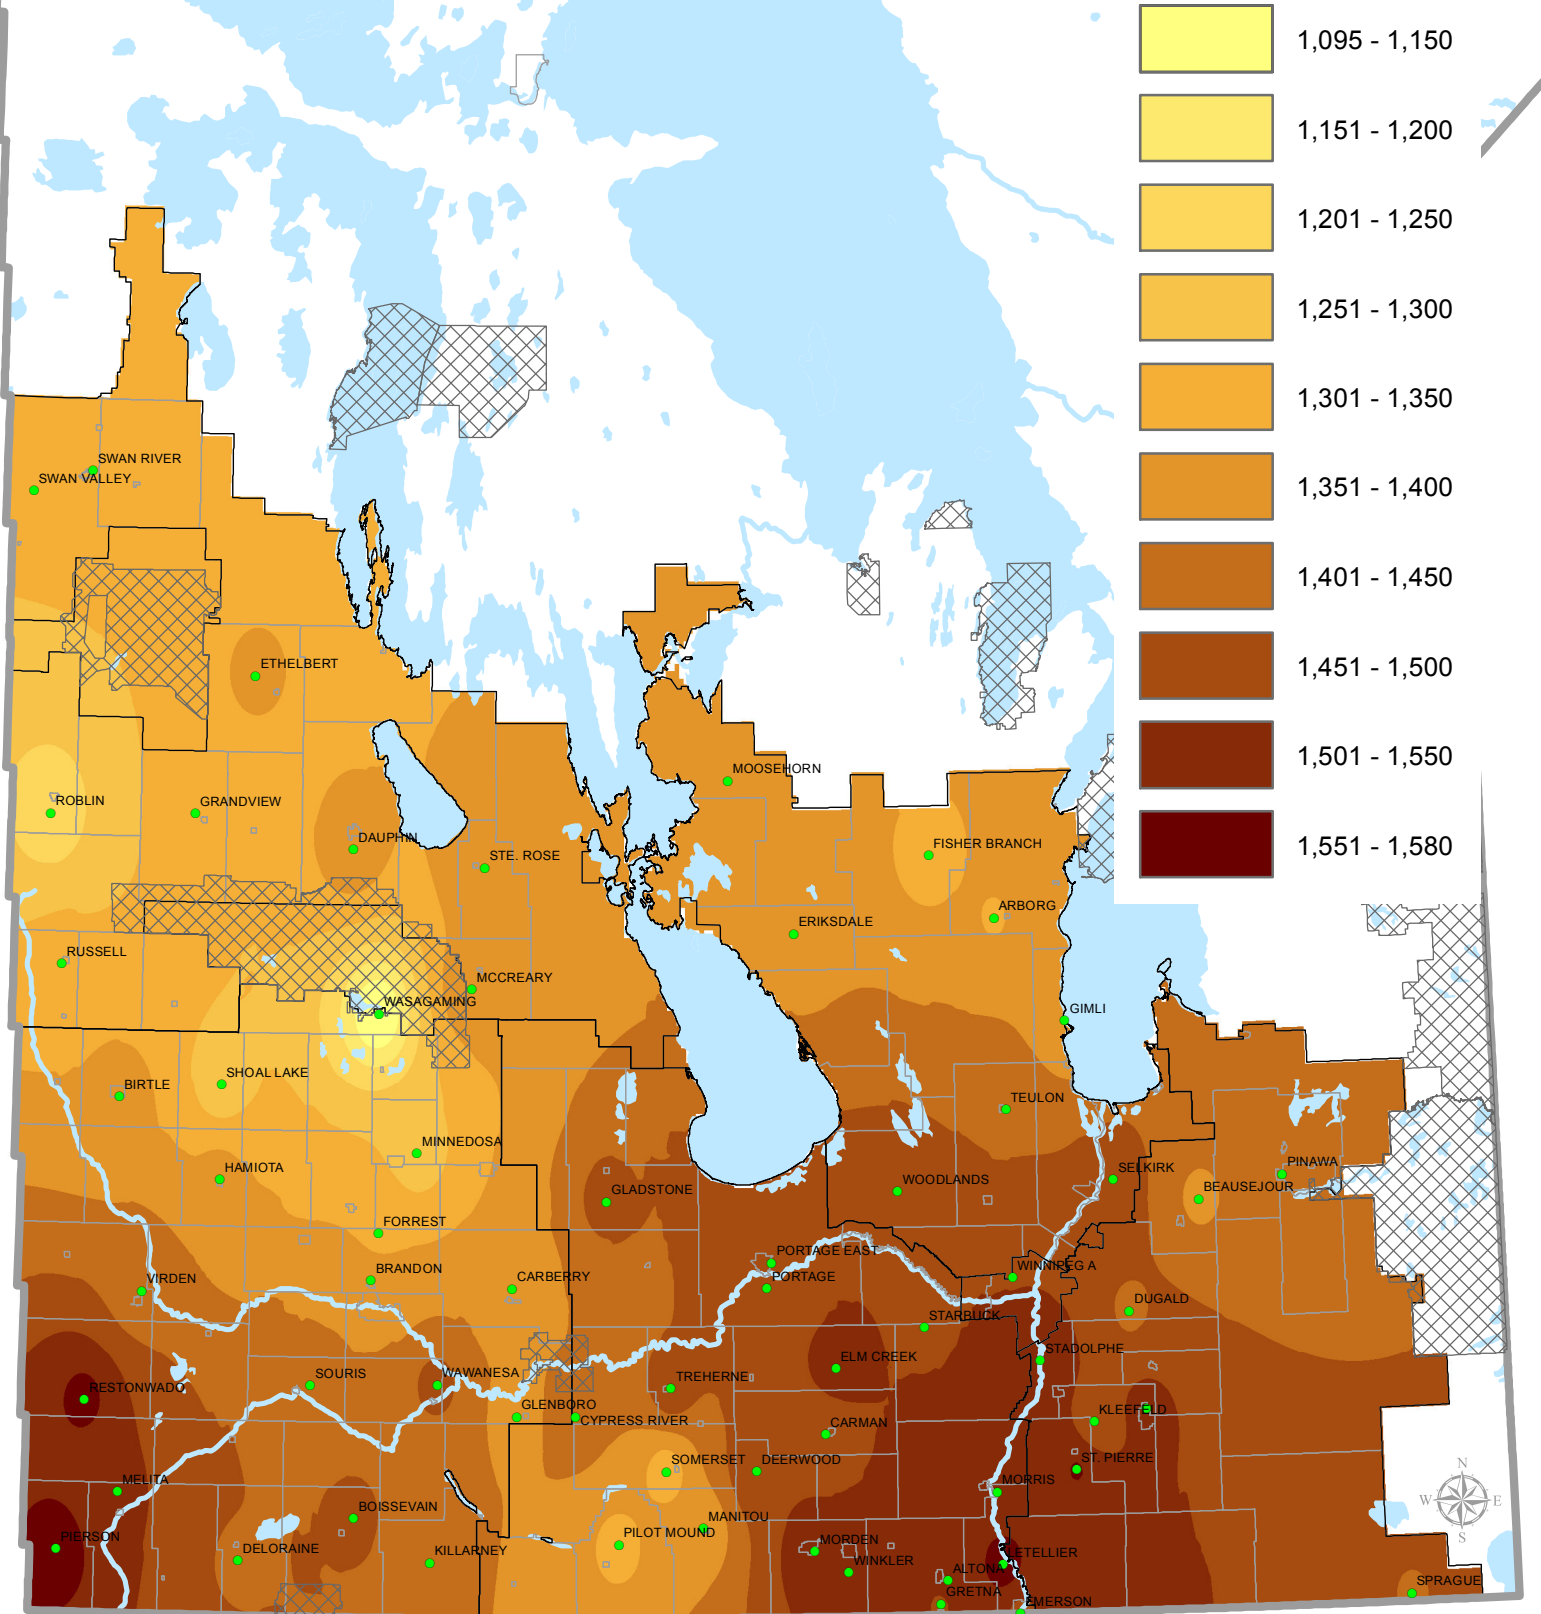

# Manitoba Agriculture Weather Program Accumulated Growing Degree Days

May 1 - September 7, 2014

Base 5°C

Canada

Growing Forward 2

Manitoba

1:2,300,000

This graphic is interpolated from data collected from the Manitoba Agriculture Food and Rural Development (MAFRD) Ag-Weather Program and Environment Canada weather stations that has been quality controlled for accuracy. Locations may be removed or added throughout the growing season. The MAFRD Ag-Weather program is funded through the "Growing Forward 2" initiative.