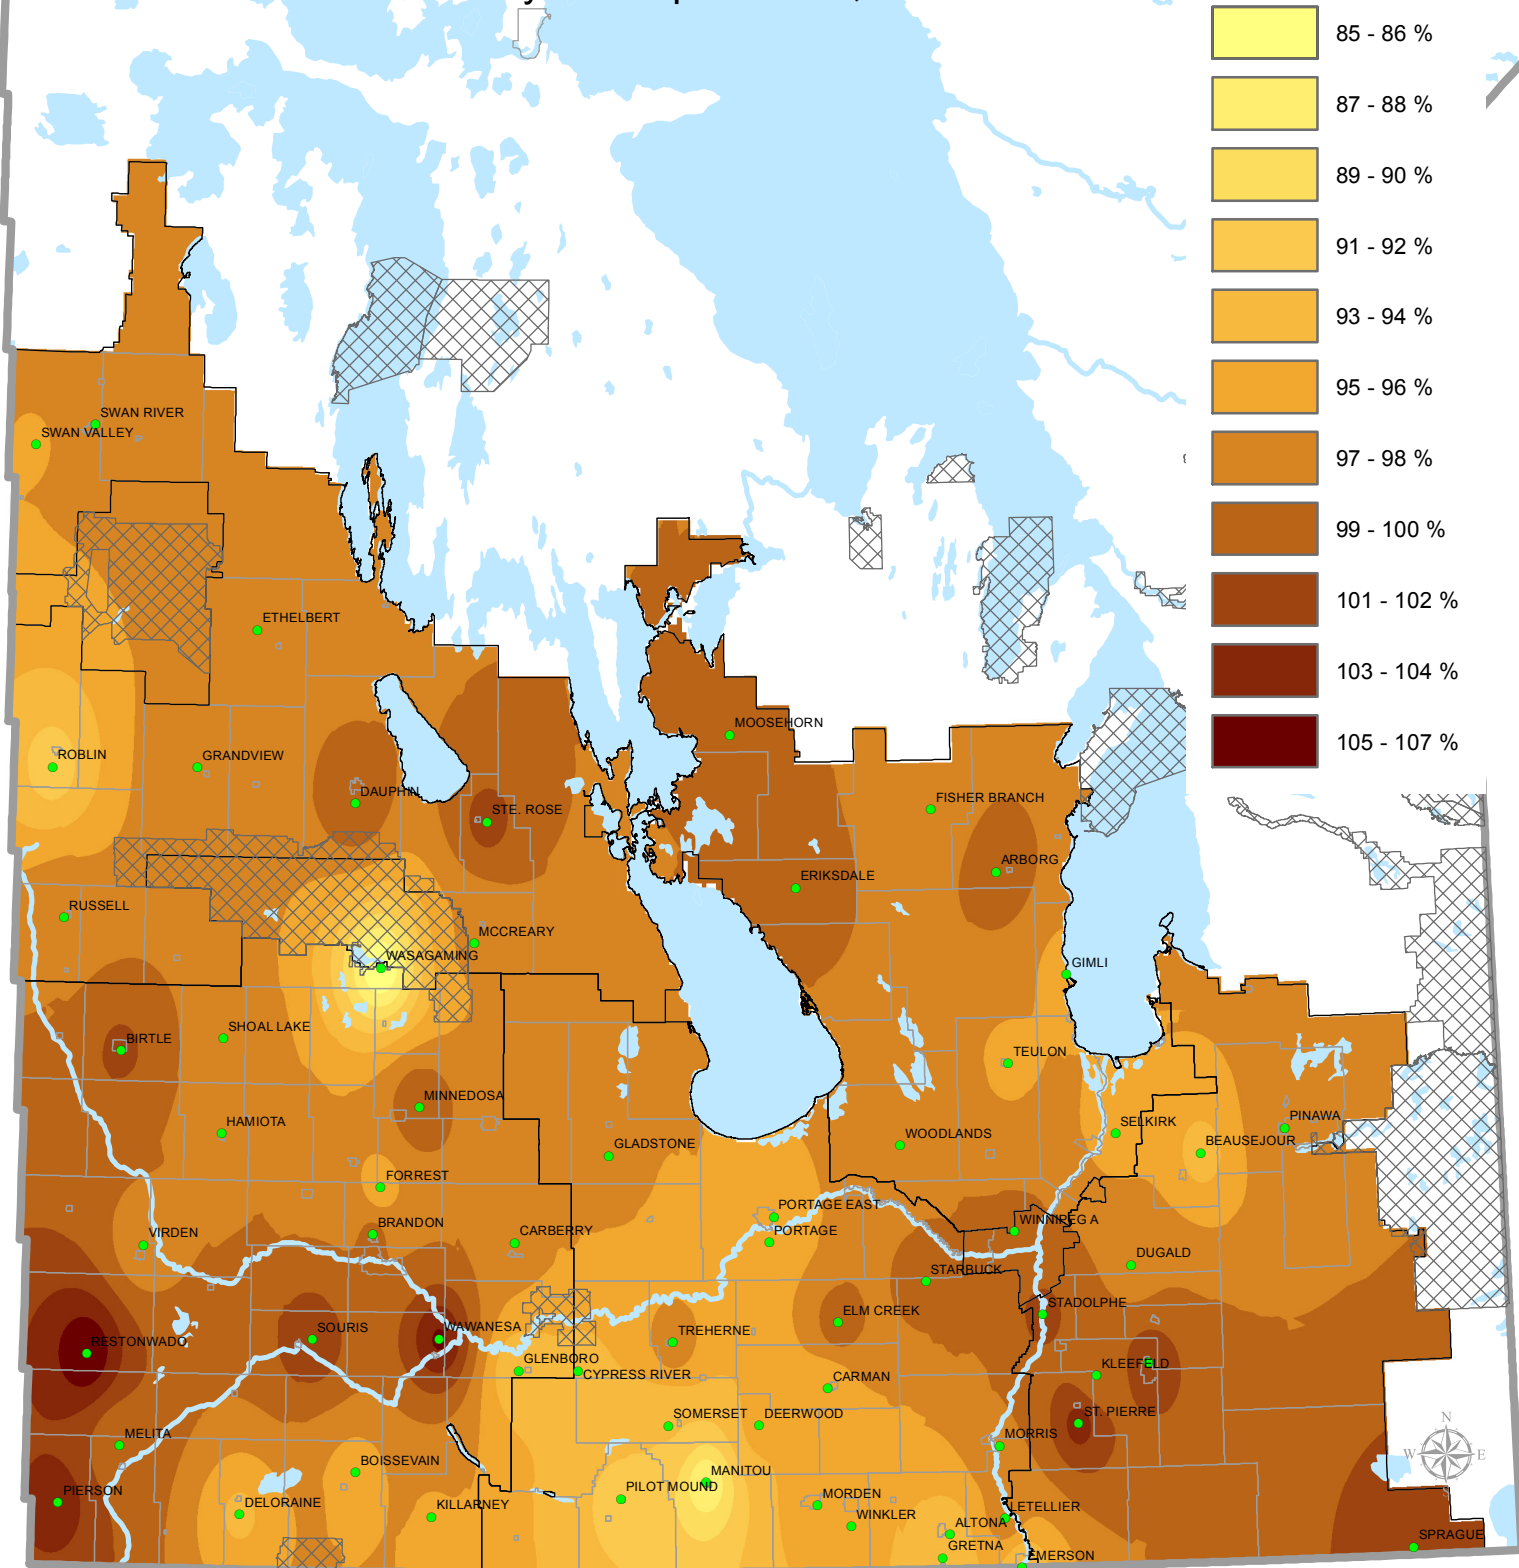

Manitoba Agriculture Weather Program

Percentage of Normal Accumulated Growing Degree Days

May 1 - September 7, 2014

Base 5°C

Canada

Growing Forward 2

Manitoba

1:2,300,000

This graphic is interpolated from data collected from the Manitoba Agriculture Food and Rural Development (MAFRD) Ag-Weather Program and Environment Canada weather stations that has been quality controlled for accuracy. Locations may be removed or added throughout the growing season. The MAFRD Ag-Weather program is funded through the "Growing Forward 2" initiative.