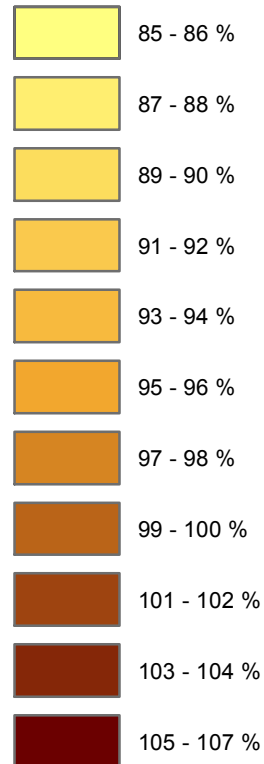

Manitoba Agriculture Weather Program

Percentage of Normal Accumulated Growing Degree Days

May 1 - September 7, 2014

Base 5°C

Canada

Growing Forward 2

Manitoba

1:2,300,000

This graphic is interpolated from data collected from the Manitoba Agriculture Food and Rural Development (MAFRD) Ag-Weather Program and Environment Canada weather stations that has been quality controlled for accuracy. Locations may be removed or added throughout the growing season. The MAFRD Ag-Weather program is funded through the "Growing Forward 2" initiative.