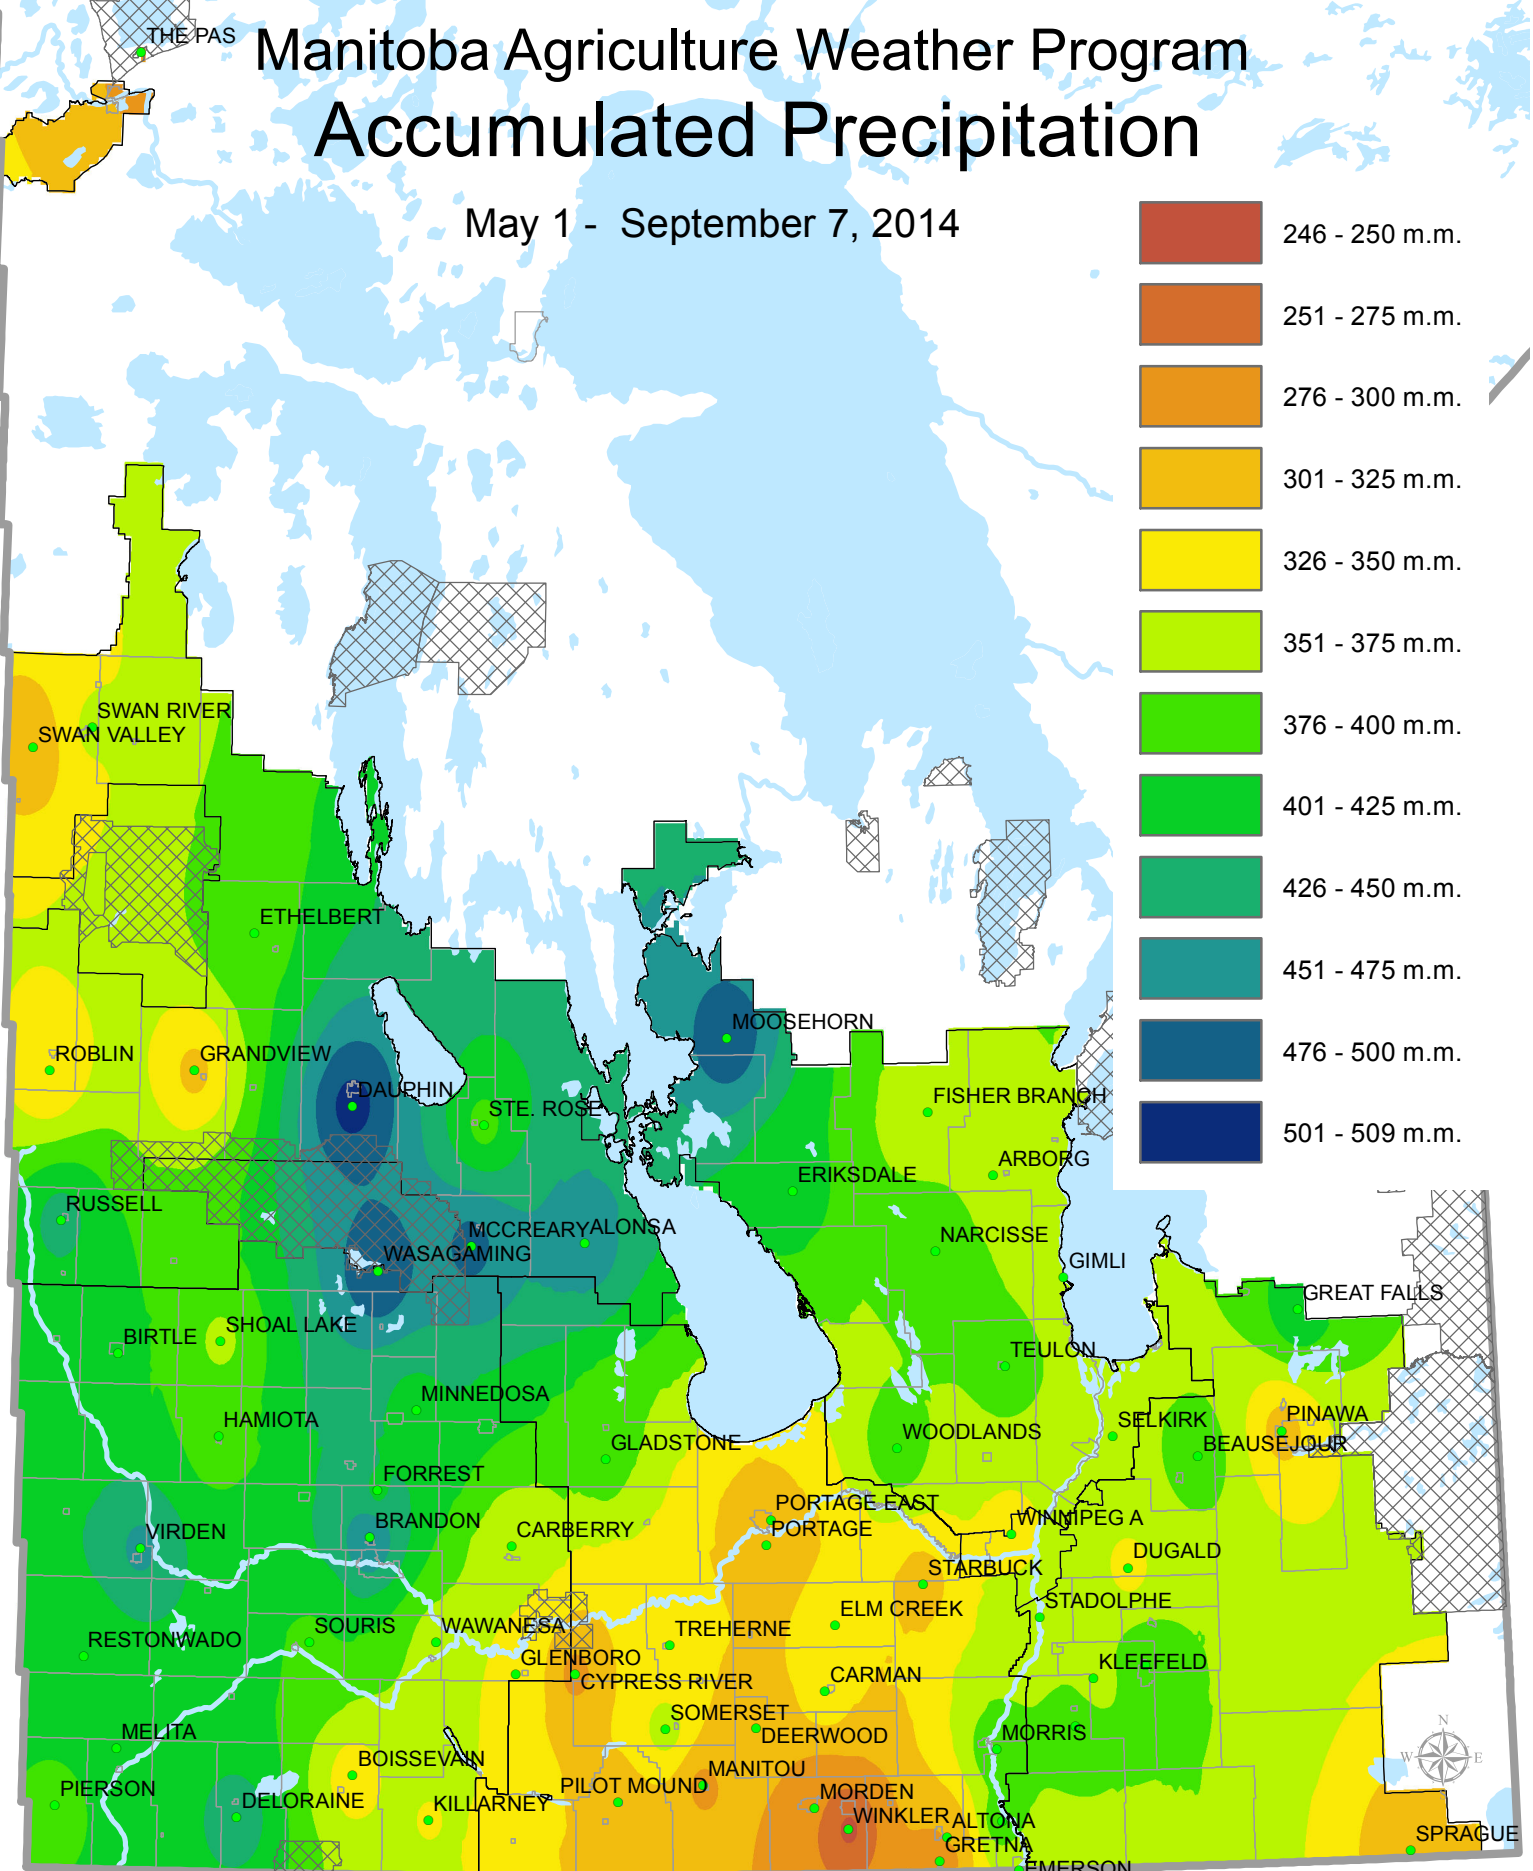

Manitoba Agriculture Weather Program Accumulated Precipitation

May 1 - September 7, 2014

Canada

Growing Forward 2

Manitoba

1:2,300,000

This graphic is interpolated from data collected from the Manitoba Agriculture Food and Rural Development (MAFRD) Ag-Weather Program and Environment Canada weather stations that has been quality controlled for accuracy. Locations may be removed or added throughout the growing season. The MAFRD Ag-Weather program is funded through the "Growing Forward 2" initiative.